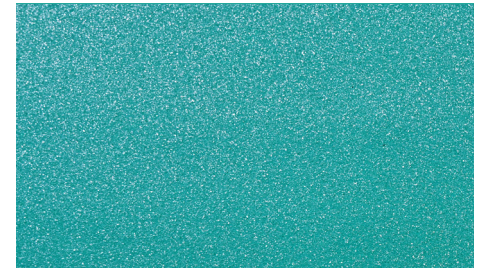

JAMAICAN SEA